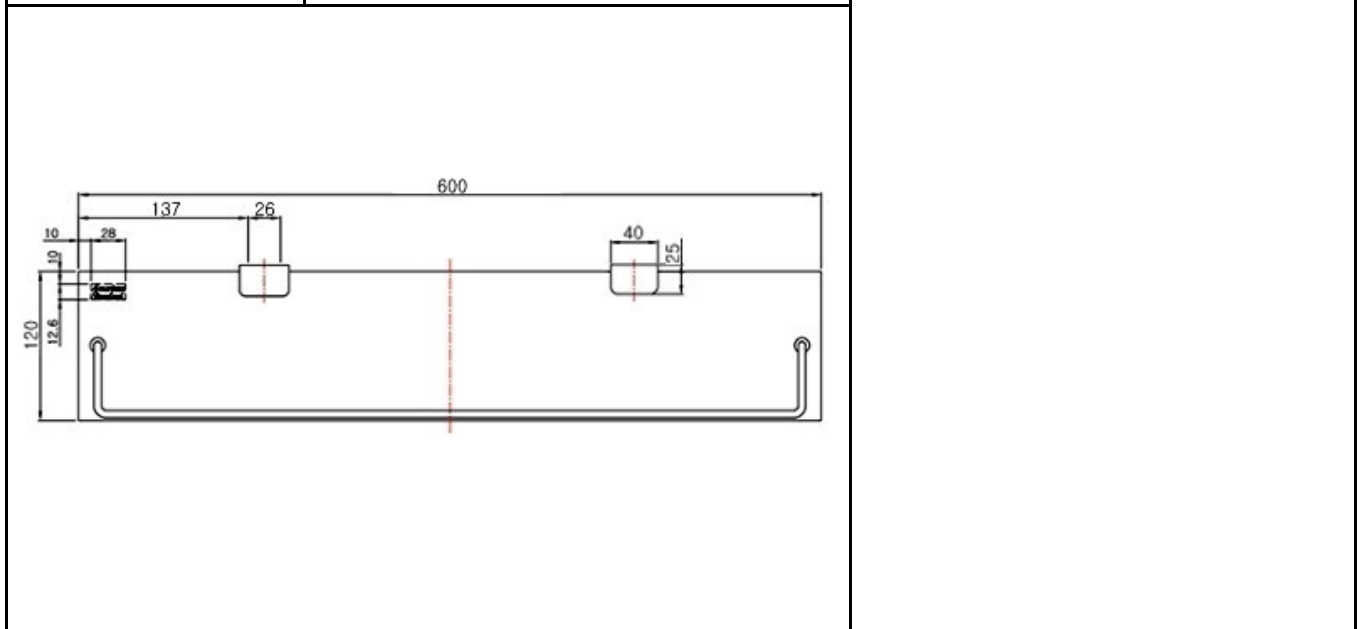

PROJECT		REF		REV	ITEM CODE	
LOCATION		DATE			PAGE	

**SANITARY WARE SPECIFICATION SHEET**

Item Descriptions	American Standard (Korea) GL straight utility shelf 600mm	Illustration/ Drawing
Dimensions	L600 x W120 mm	
Model	ESW1045-400GL	
Material/Colour	Chrome Plated	
Manufacturer	American Standard (Korea)	
Source	Acme Sanitary Ware Co. Ltd Mr. Eric Wong/ Mr. Don Yuen	
Contact Tel/Fax	(852) 2388-7171 / (852) 2710-8012	
E-mail	acme@acmesanitary.com.hk	
Website	www.acmesanitary.com.hk	